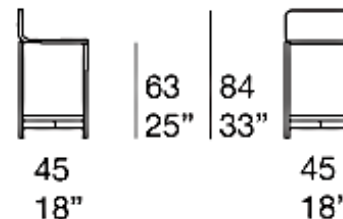

*Brand:* **Paola Lenti, Made in Italy**

*Item type:* Barstool

*Item Code:* B45L/T3614/ME021

*Designer:* Francesco Rota

*Upholstery:* Rope Corda 10/06 - T3614  
sand/bordeaux

*Dimension:* 45 x 45 x 63/84 cm